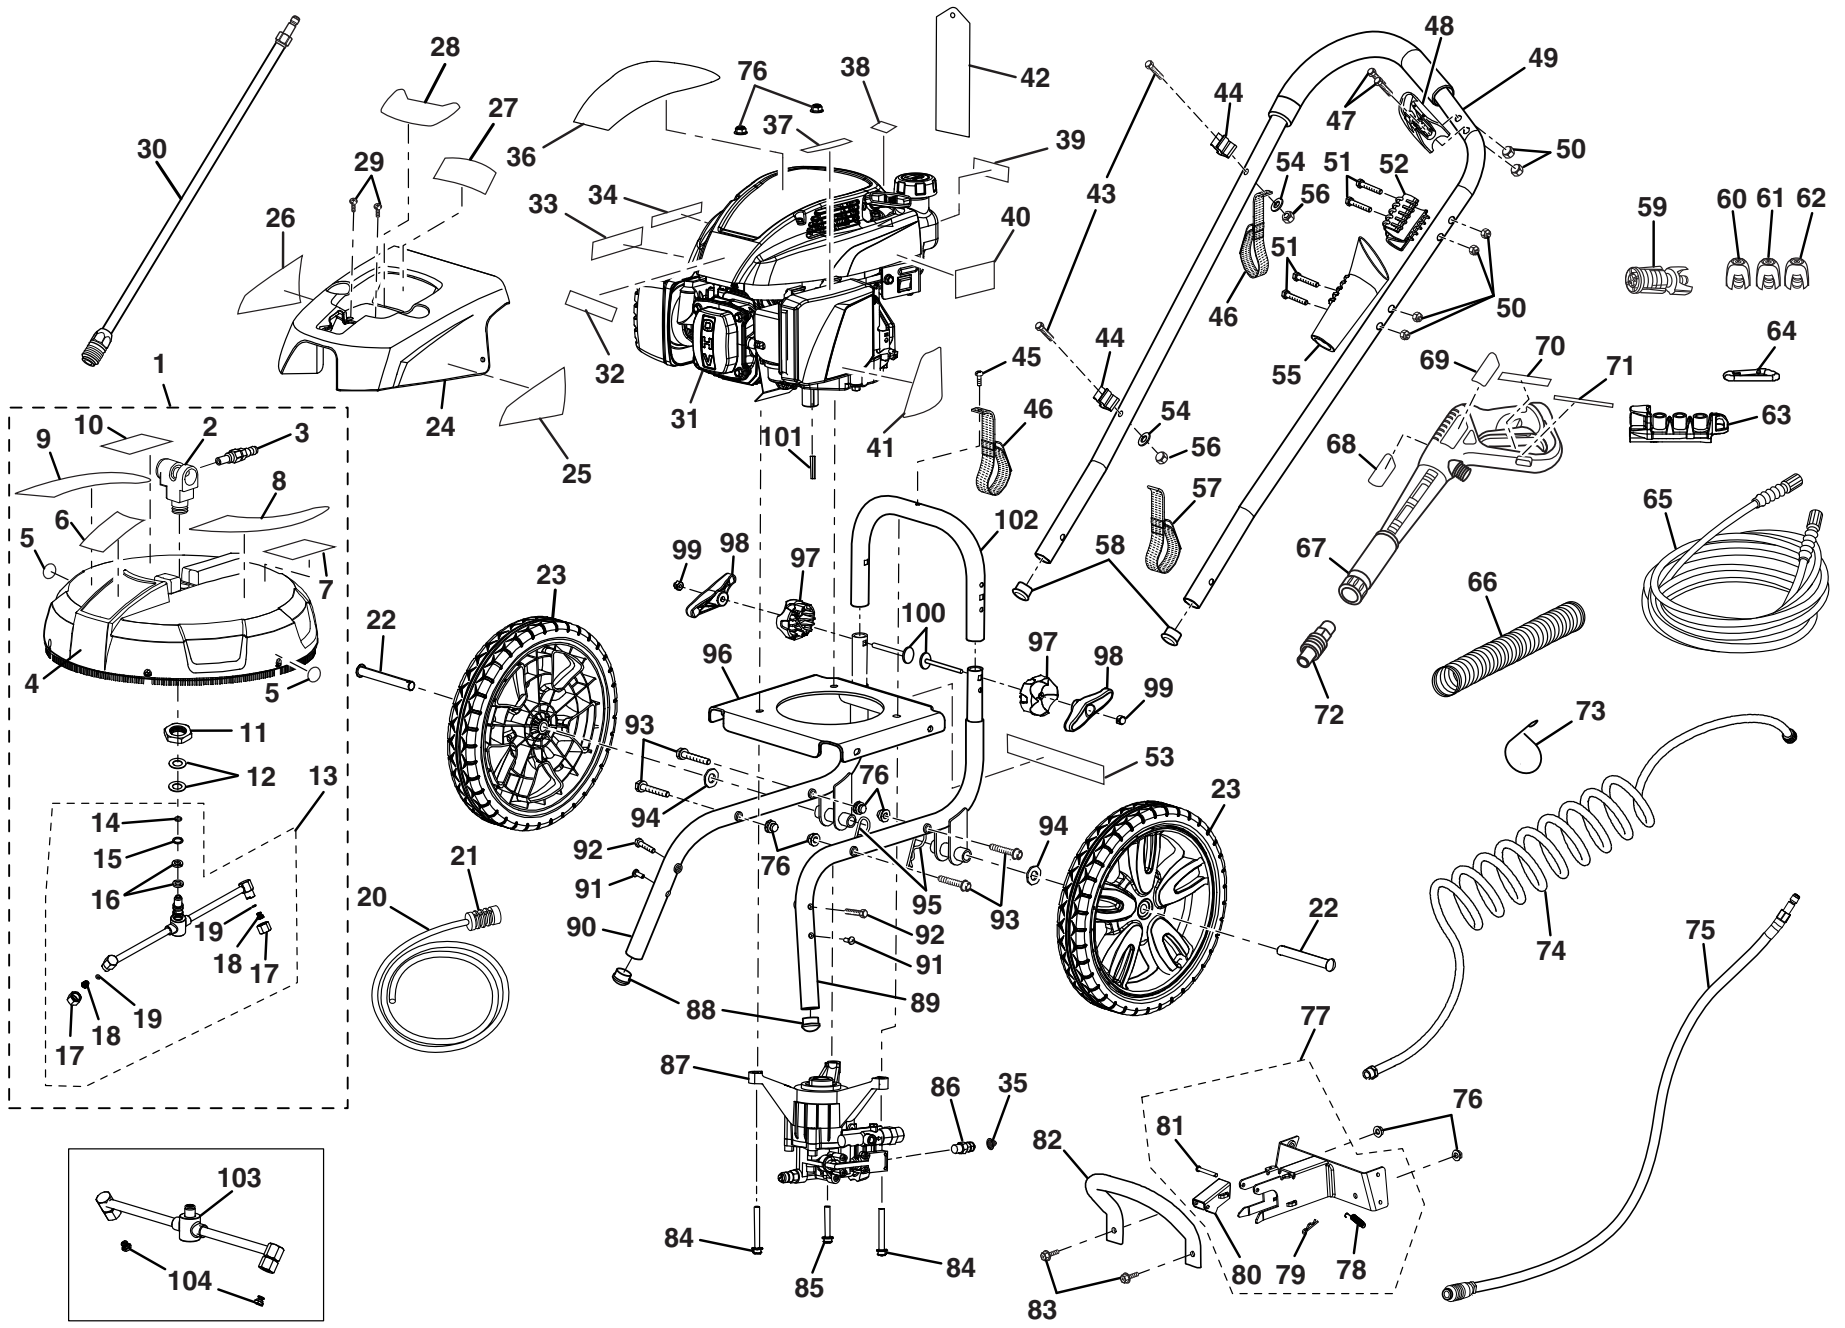

Prior to April, 2010

HOMELITE PRESSURE WASHER – MODEL NO. HL80833/HL80835

The model number will be found on a plate attached to frame. Always mention the model number in all correspondence regarding your **PRESSURE WASHER** or when ordering replacement parts.

PARTS LIST

KEY NO.	PART NUMBER	DESCRIPTION	QTY.	KEY NO.	PART NUMBER	DESCRIPTION	QTY.
1	308999012	Deck Assembly (Inc. Key Nos. 2-19)	1	28	940694002	Deck Removal Label	1
2	308998001	Deck Pivot Assembly	1	29	661569001	Screw (12-24)	2
3	678557001	1/8 Quick Connect (BSPP)	1	30	308494015	Wand Assembly	1
4	310709005	Deck w/Brush Assembly	1	31	308655006	Homelite Engine (HL80833, CARB)	1
5	940507002	No Hands/Feet Label	2		309591037	Homelite Engine (HL80835, EPA)	1
6	948034002	Surface Cleaner Label	1	32	940850002	Logo Label (Homelite)	1
7	940707024	Deck Danger Label (FR)	1	33	940680027	Hot Surface Label	1
8	940792004	Deck Pressure Washer Label	1	34	940803018	EMC Label	1
9	940705019	Deck Logo Label	1	35	308662001	Filter Screen	1
10	940654091	Deck Danger Label	1	36	940779036	Performance Label	1
11	678635001	Nut (M22)	1	37	940324014	Homelite Inquires Label	1
12	678889001	Washer (D12.2 x D22 x .8t)	1	38	940872001	E85 Label	1
13	308996007	Deck Swivel w/Nozzle Assembly (Inc. Key Nos. 14-19)	1	39	940947003	Combustion Warning Label	1
14	561571002	O-Ring (4.5 x 1.8)	1	40	960433001	Start/Run/Choke Label	1
15	518746001	Washer (D17.9 x D13.7 x 1.5t)	1	41	940647045	Quick Start Label	1
16	518747001	Washer (D17.9 x D11.1 x 2.9t)	2	42	940433001	Danger Hang Tag Label	1
17	678727003	Nozzle Nut	2	43	660938004	Bolt (M5 x 40 mm)	2
18	678548008	Nozzle w/015 Jet (1/8 NPT)	2	44	678632001	Spring Clip	2
19	570455001	O-Ring (4.5 x 1.8)	2	45	660733003	Screw (12-14 x 1/2 in., Pan Hd.)	1
20	561399003	Injection Hose	1	46	308652002	Hose Storage Strap	2
21	518391001	Filter	1	47	660643008	Screw (1/4-20 x 40 mm, Hex Hd.)	2
22	620599001	Axle (D13.3 x 95 mm)	2	48	519821001	Trigger Handle Lock	1
23	308451004	Wheel (12 in. x 2 in.)	2	49	310702002	Upper Handle Assembly (Inc. Key No. 58)	1
24	310710001	Front Shroud Assembly (Inc. Key Nos. 25-28)	1	50	678016006	Lock Nut (1/4-20)	6
25	940654117	Shroud Warning Label (FR)	1	51	660760002	Screw (1/4-20 x 45 mm, Truss Hd.)	4
26	940719011	Shroud Warning Label	1	52	519820001	Upper Trigger Handle Holder	1
27	940779035	PSI/GPM Performance Label (ENG/FR)	1	53	940676008	Data Label	1
				54	638318003	Washer (D15 x D5.5 x 2t)	2

* STANDARD HARDWARE ITEM – MAY BE PURCHASED LOCALLY